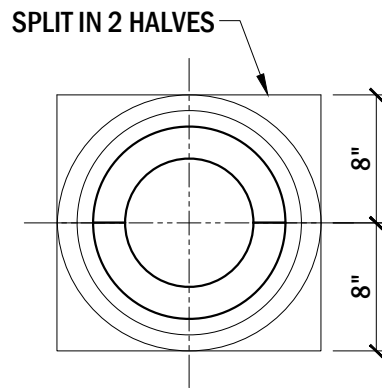

**ELEVATION VIEW**

**TOP VIEW**

ITEM NUMBER AND TITLE:

216 COLUMN BASE - 9 1/4" H, FOR A 12" SHAFT, 2 PCS.

DATE:

10-08-20

SCALE:

1" = 1'-0"